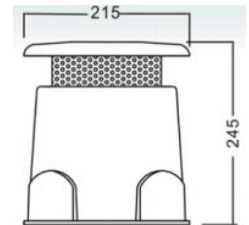

Weatherproof Garden Speaker GSK-30C

Feature:

- ✓ Commercial public address (PA) system music & paging speaker with transformer.
- ✓ Ideal for outdoor music and speech use in park, botanic garden, green area and zoo.
- ✓ Economy rang weatherproof outdoor PA garden speaker.
- ✓ 4" PP full range waterproof woofer.
- ✓ Rated power output 30W and Max. 60W at 100V.
- ✓ Waterproof level of IP66.
- ✓ Line input 100V or 70V by cable tail with waterproof gland.
- ✓ UV protected ABS enclosure in green.
- ✓ Easy installation in outside ground.
- ✓ Special design of very good sound dispersion.

Specifications:

Model	GSK-30C
Description	Weatherproof Garden Speaker
Rated Power Output	30W & Max. 60W
Speaker	4" PP full range waterproof woofer
Line Input	100V or 70V
Frequency Response	80-10KHz
SPL(@1W/m)	92dB
IP Rate	IP66
Connector	By speaker cable tail with waterproof gland
Dimension	330(W)×330(D)×330(H)mm
Material	UV protected ABS enclosure in green